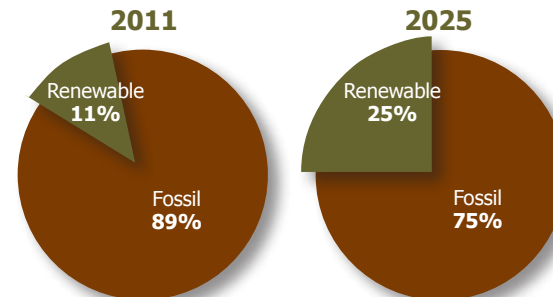

FOR ALL THE RIGHT REASONS

Your cooperative's renewable energy.